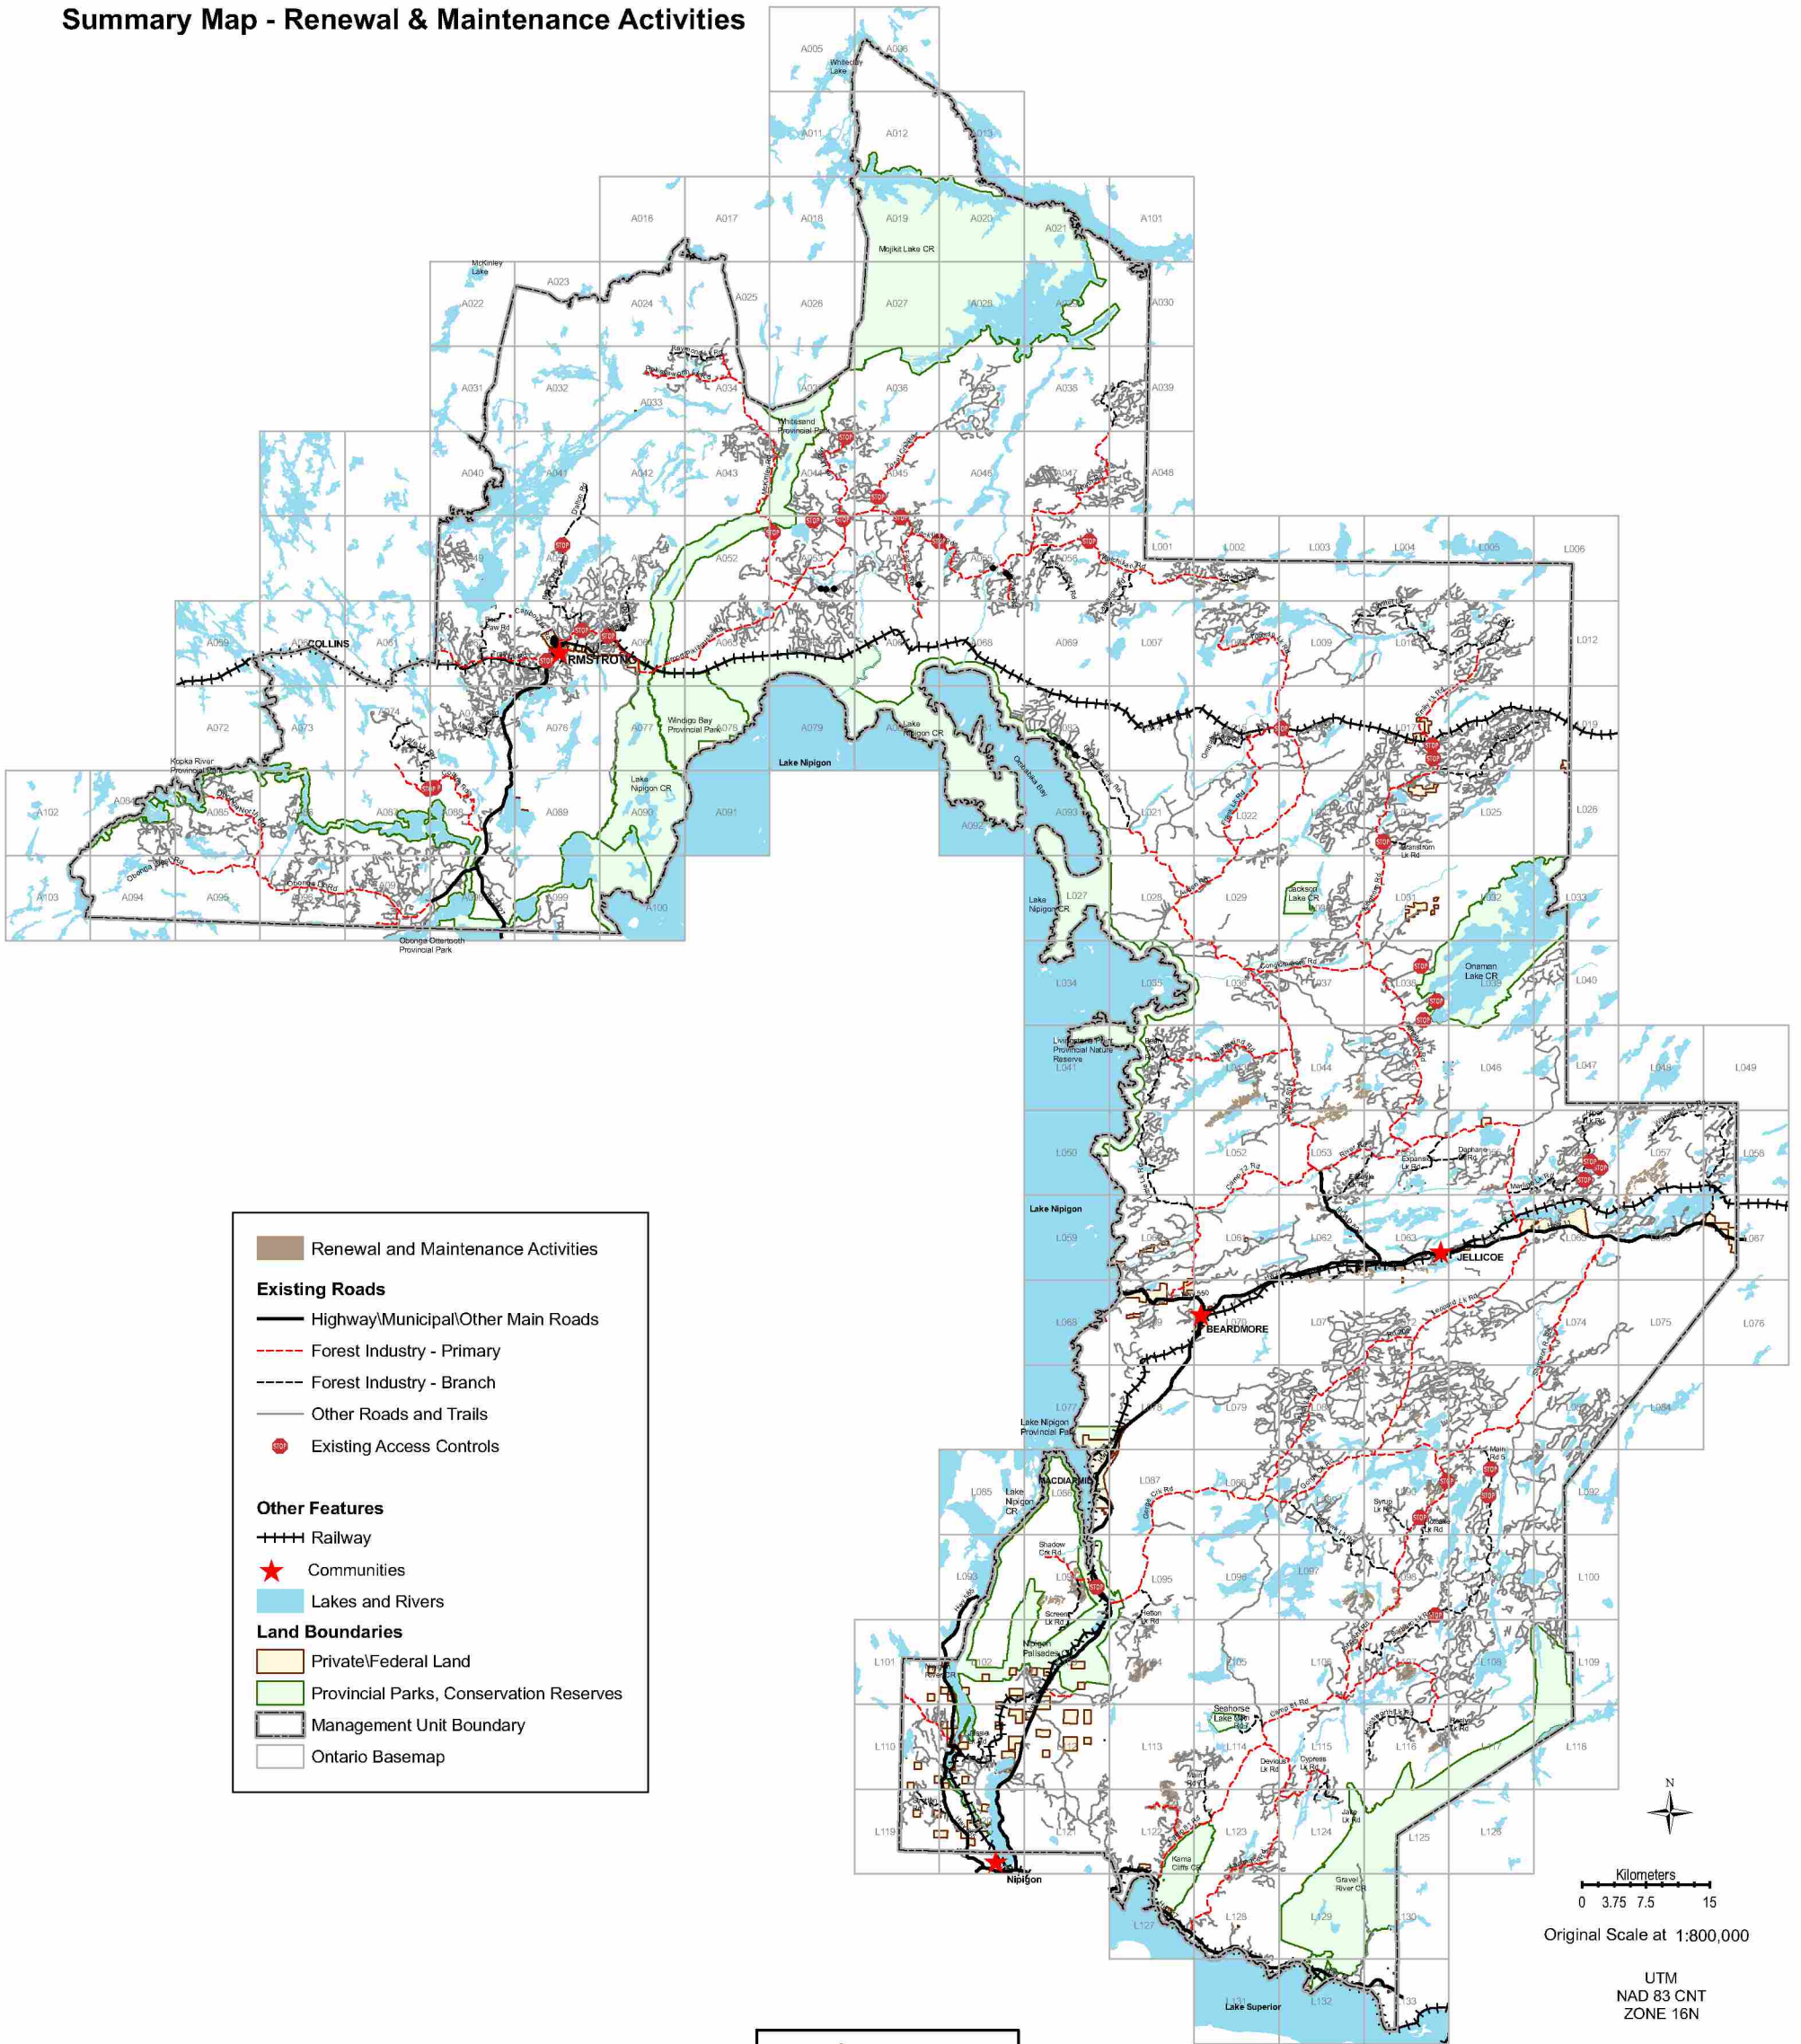

**LAKE NIPIGON FOREST**  
**2011-2012 Annual Work Schedule**  
**Summary Map - Renewal & Maintenance Activities**

	Renewal and Maintenance Activities
<b>Existing Roads</b>	
	Highway/Municipal/Other Main Roads
	Forest Industry - Primary
	Forest Industry - Branch
	Other Roads and Trails
	Existing Access Controls
<b>Other Features</b>	
	Railway
	Communities
	Lakes and Rivers
<b>Land Boundaries</b>	
	Private/Federal Land
	Provincial Parks, Conservation Reserves
	Management Unit Boundary
	Ontario Basemap

0 3.75 7.5 15  
 Kilometers  
 Original Scale at 1:800,000

UTM  
 NAD 83 CNT  
 ZONE 16N

© Queen's Printer for Ontario, 2011  
 December 16, 2011.

Produced by **GFMI** GreenForest Management Inc.  
 FOR  
**LAKE NIPIGON FOREST MANAGEMENT INC.**