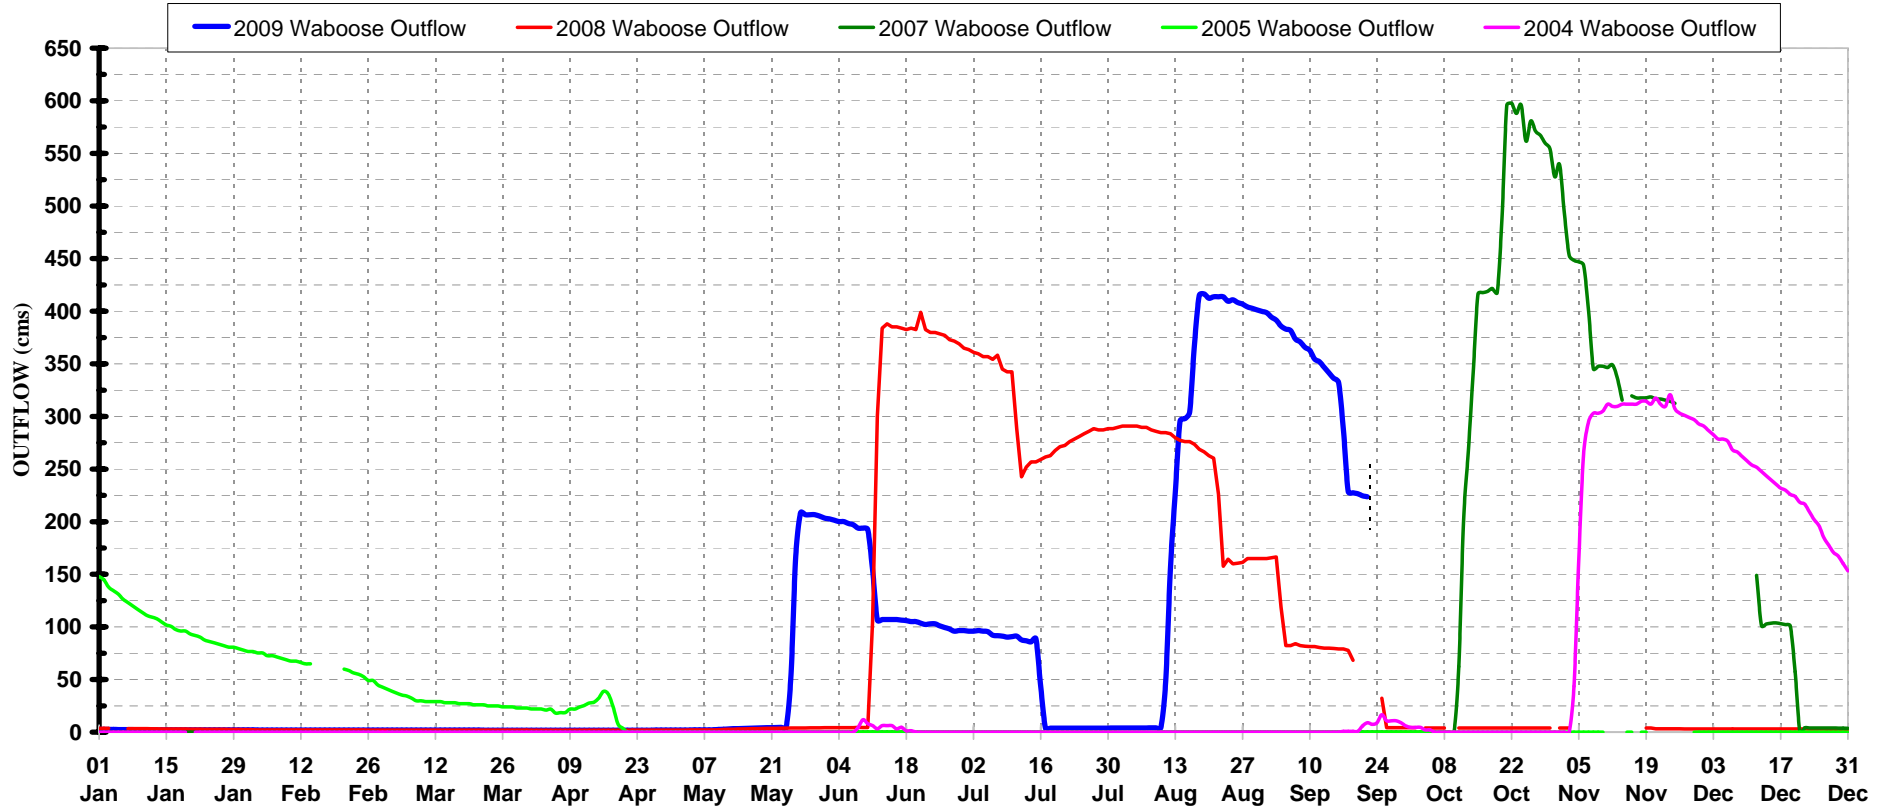

Waboose Outflows - 2004 to 2009

Note - The years that have been skipped, did not have significant flow at Waboose Dam